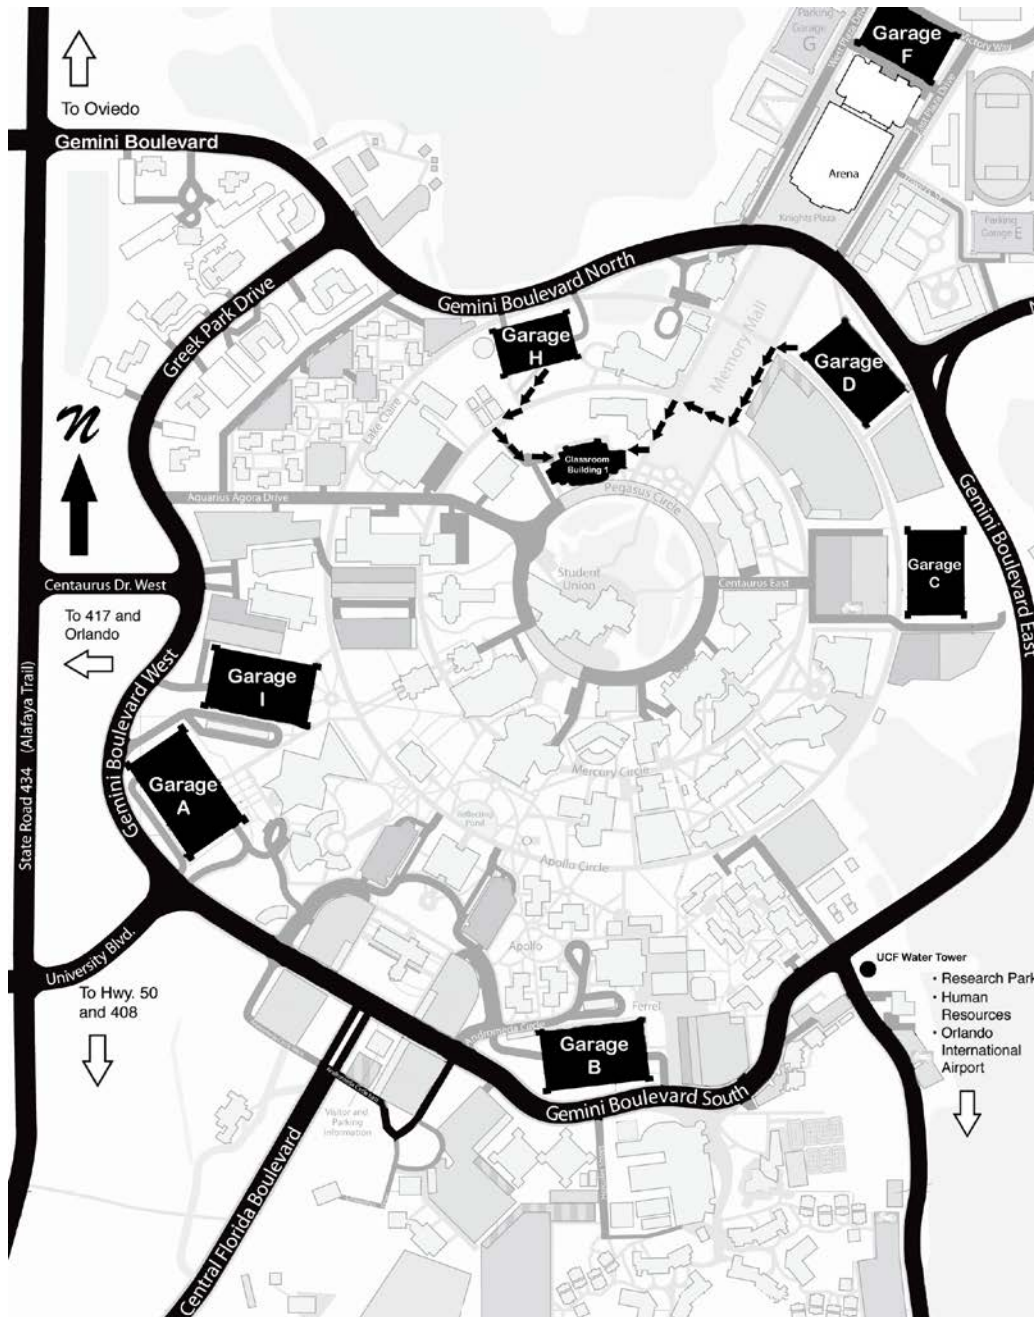

## Driving Directions:

From University Drive, go left (north) on Alafaya Trail (SR 434). Turn right on Gemini Boulevard, which is at the second stoplight (there's a BP gas station nearby) and proceed to Parking Garage H or Parking Garage D. Turn into it through either entrance, park anywhere, but obtain a parking permit from the automated vending machines located on each level. It's \$5 for an all-day pass or \$3 for evenings. Return it to your windshield before you head for our building.