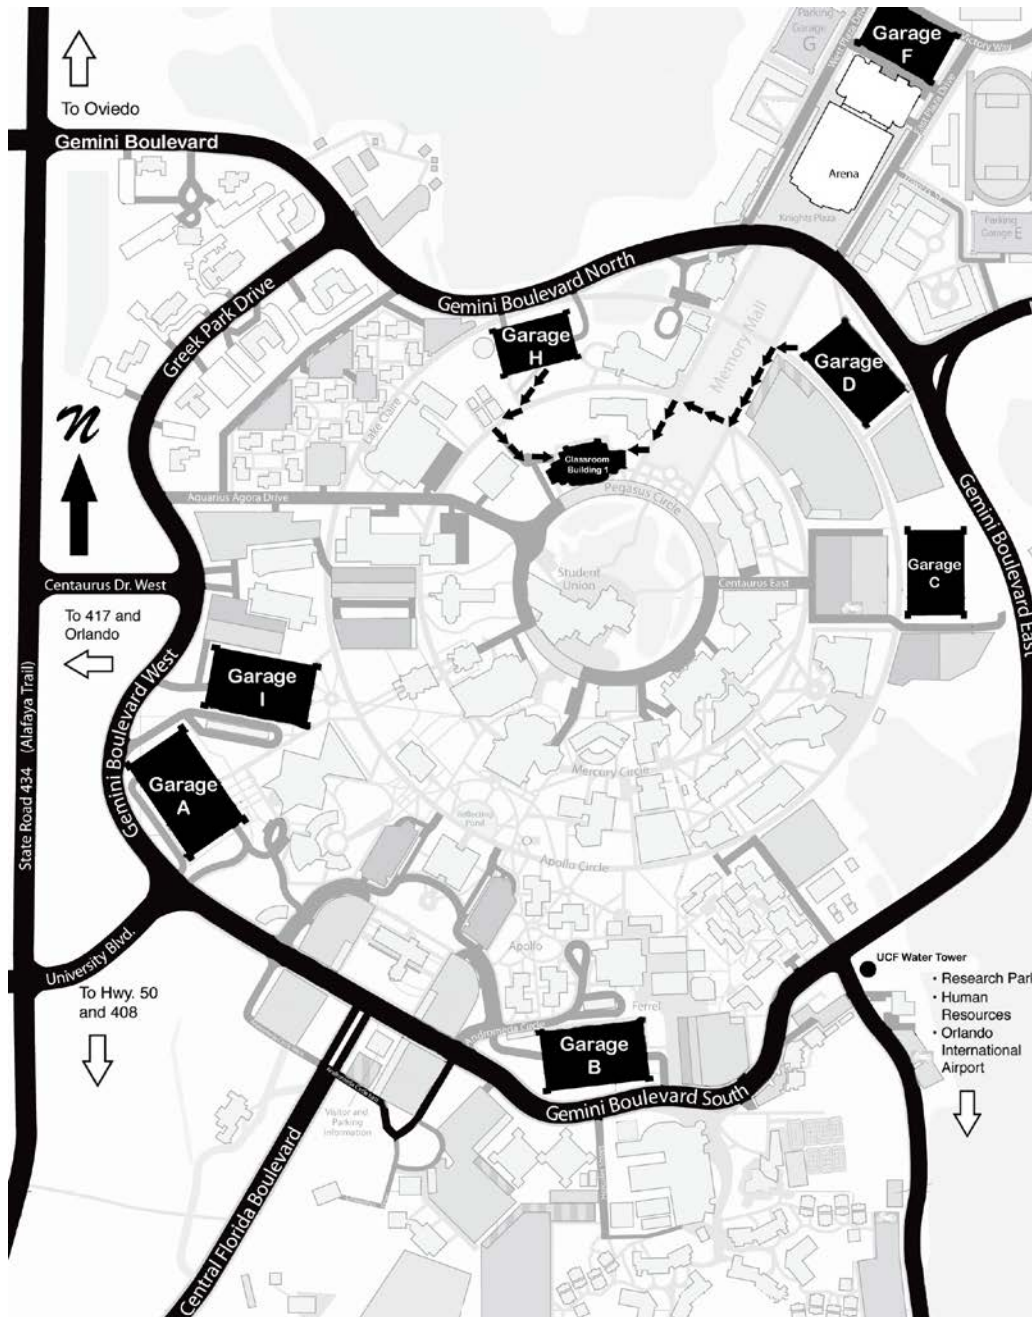

Faculty Center for Teaching & Learning

CB-1, Room 207. (407) 823-3544

Driving Directions:

From University Drive, go left (north) on Alafaya Trail (SR 434). Turn right on Gemini Boulevard, which is at the second stoplight (there's a BP gas station nearby) and proceed to Parking Garage H or Parking Garage D. Turn into it through either entrance, park anywhere, but obtain a parking permit from the automated vending machines located on each level. It's \$5 for an all-day pass or \$3 for evenings. Return it to your windshield before you head for our building.